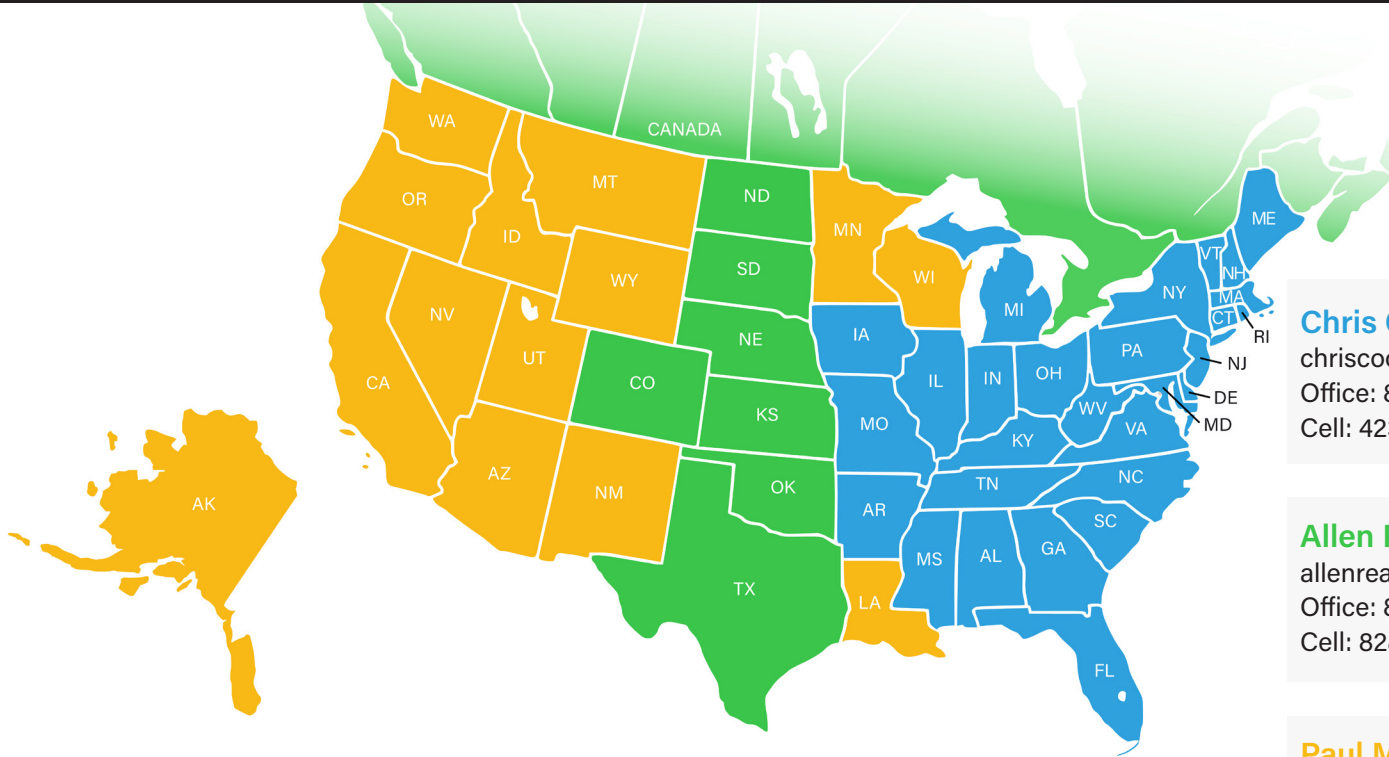

COMMUNITIES TERRITORY MAP

Chris Cook | Associate Communities BDM
chriscook@21stmortgage.com
Office: 800-955-0021 ext. 1273 | Direct: 833-644-5274
Cell: 423-367-9910

Allen Reading | Associate Communities BDM
allenreading@21stmortgage.com
Office: 800-955-0021 ext. 1436 | Direct: 833-809-3058
Cell: 828-734-3293